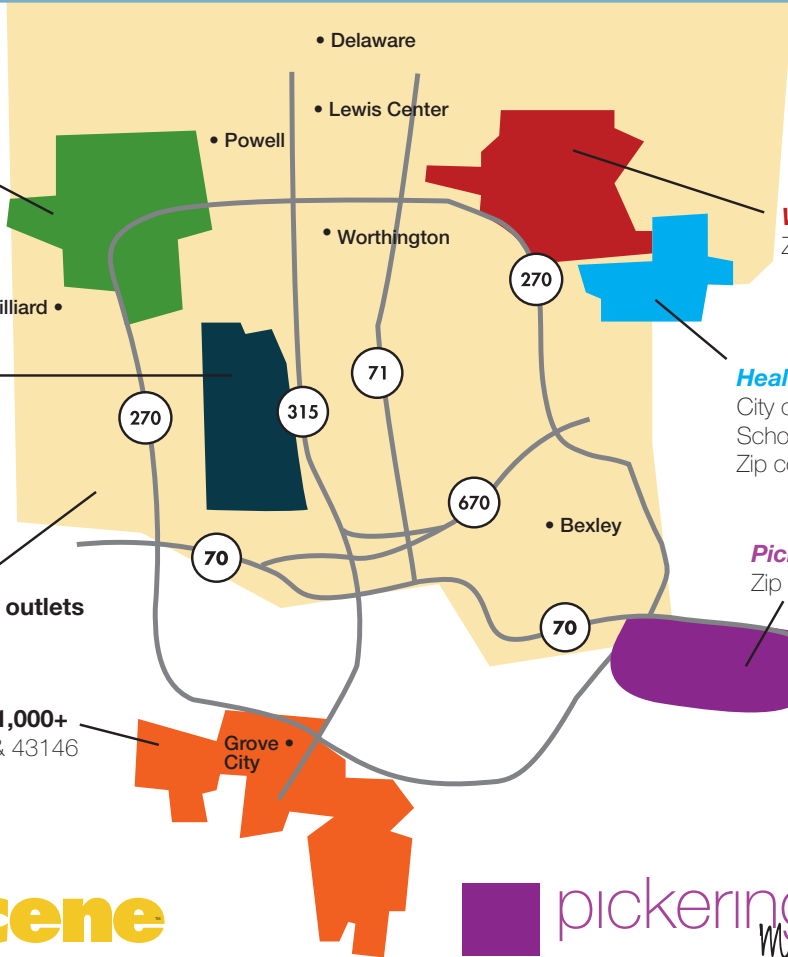

# Distribution

**Dublin Life - 18,000+**  
Zip codes 43016 & 43017

**Tri-Village Magazine - 18,000+**  
Upper Arlington, Grandview and Marble Cliff  
Zip codes 43220, 43221 & 43212

**CityScene - 51,000+**  
Plus bulk hotel, retail outlets and newsstand sales

**Discover Grove City - 21,000+**  
Zip codes 43123, 43137 & 43146

**Westerville Magazine - 22,000+**  
Zip codes 43081 & 43082

**Healthy New Albany - 10,000+**  
City of New Albany, New Albany School District  
Zip codes 43054 & 43081

**Readership 180,000+ each issue, 1.8 million annually!**

**Bonus Bulk Distribution** includes high-end hotels, realtor relocation packets and newsstand outlets throughout Central Ohio

**Qualified Distribution:** Bexley, Columbus, Delaware, Downtown, Dublin, Gahanna, Galena, German Village, Grandview Heights, Grove City, Hilliard, Lewis Center, New Albany, Pickerington, Powell, Short North, Upper Arlington, Westerville, Worthington