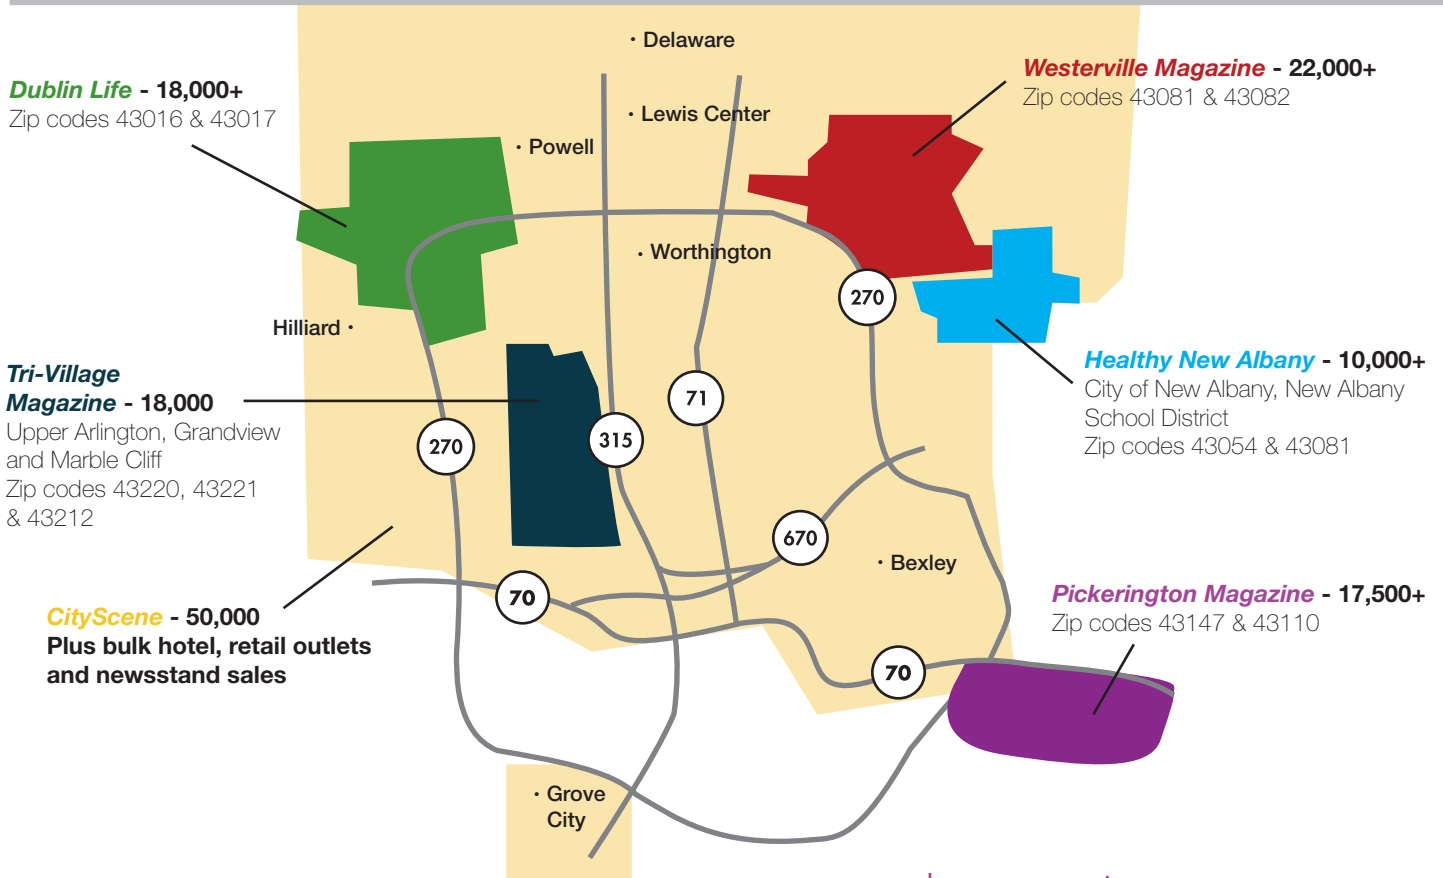

Distribution

Mailed distribution to 50,000 homes in affluent, high-growth areas to ARTS PATRONS of the Ohio Arts Council, BalletMet, Broadway in Columbus, the Columbus Museum of Art, Opera Columbus, the Columbus Symphony and Central Ohio NARI members.

Readership 180,000+ each issue, 1.8 million annually!

Bonus Bulk Distribution includes high-end hotels, realtor relocation packets and newsstand outlets throughout Central Ohio

Qualified Distribution: Bexley, Columbus, Delaware, Downtown, Dublin, Gahanna, Galena, German Village, Grandview Heights, Grove City, Hilliard, Lewis Center, New Albany, Pickerington, Powell, Short North, Upper Arlington, Westerville, Worthington

Includes all homes valued \$425,000+ in Franklin, Delaware and Union counties

Mailed Circulation: More than 18,000 copies each issue!
Readership of 33,500 per issue!

Mailed Circulation: More than 22,000 copies each issue!
Readership of 43,050 per issue!

Mailed Circulation: More than 17,500 copies each issue!
Readership of 32,000 per issue!

Mailed Circulation: More than 18,000 copies each issue!
Readership of 42,000 per issue!

Mailed Circulation: More than 10,000 copies each issue!
Readership of 37,000 per issue!